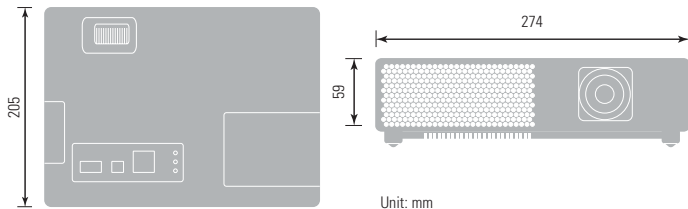

- 2500 ANSI Lumens (Normal Mode)
2000 ANSI Lumens (Eco Mode)
- XGA Resolution
- High Connectivity
- Lightweight and portable
- Short throw lens - 60" @ 1.8 m
- MyScreen Memory Image Store
- Whiteboard/Blackboard/Greenboard Modes

HITACHI
Inspire the Next

CP-X264

Screen Size (Diagonal)	Projection Distance (a)		Screen Height (cm)	
	min. (m)	max. (m)	b (top)	c (bottom)
30"	0.9	1.1	39.0	7.0
40"	1.2	1.4	52.0	9.0
50"	1.5	1.8	65.0	11.0
60"	1.8	2.2	78.0	13.0
70"	2.1	2.5	91.0	15.0
80"	2.4	2.9	105.0	17.0
90"	2.7	3.3	118.0	20.0
100"	3.0	3.6	131.0	22.0
120"	3.6	4.4	157.0	26.0
150"	4.5	5.4	196.0	33.0
200"	6.1	7.3	261.0	44.0
250"	7.6	9.1	327.0	54.0
300"	9.1	10.9	329.0	65.0

CP-X264 Technical Specifications

OPTICAL

LCD Panel		0.63" P-Si TFT x 3
Resolution		XGA
Brightness	Normal Mode	2500 ANSI Lumens
	Eco Mode	2000 ANSI Lumens
Contrast Ratio		500:1
Lens		Manual x 1.2 zoom
Lamp		UHP 190W
Focus Distance		0.9-9.1 (WIDE), 1.1-10.9 (TELE)
Distance to Width Ratio (:1)		1.5 (WIDE), 1.8 (TELE)
Diagonal Display Size		30"-300" (1.8m@60")

POWER

Power Supply	100-120V/220-240V
Power Consumption	310W

PHYSICAL

Dimensions (W x H x D)	274 x 59 x 205mm (excluding feet and extrusions)
Weight	1.8Kg (3.8lbs)
Noise Level	39dB Normal Mode/33dB Eco Mode