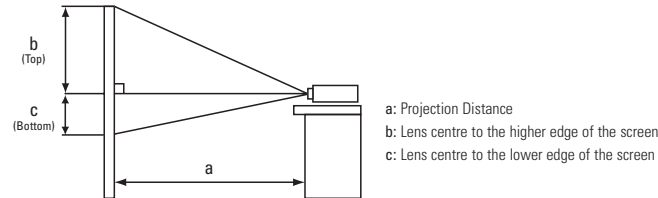

CP-X264

Screen Size (Diagonal)	Projection Distance (a)		Screen Height (cm)	
	min. (m)	max. (m)	b (top)	c (bottom)
30"	0.9	1.1	39.0	7.0
40"	1.2	1.4	52.0	9.0
50"	1.5	1.8	65.0	11.0
60"	1.8	2.2	78.0	13.0
70"	2.1	2.5	91.0	15.0
80"	2.4	2.9	105.0	17.0
90"	2.7	3.3	118.0	20.0
100"	3.0	3.6	131.0	22.0
120"	3.6	4.4	157.0	26.0
150"	4.5	5.4	196.0	33.0
200"	6.1	7.3	261.0	44.0
250"	7.6	9.1	327.0	54.0
300"	9.1	10.9	329.0	65.0

CP-X264 Technical Specifications

OPTICAL

LCD Panel		0.63" P-Si TFT x 3
Resolution		XGA
Brightness	Normal Mode	2500 ANSI Lumens
	Eco Mode	2000 ANSI Lumens
Contrast Ratio		500:1
Lens		Manual x 1.2 zoom
Lamp		UHP 190W
Focus Distance		0.9-9.1 (WIDE), 1.1-10.9 (TELE)
Distance to Width Ratio (:1)		1.5 (WIDE), 1.8 (TELE)
Diagonal Display Size		30"-300" (1.8m@60")

COMPATIBILITY

Computer Compatibility	IBM Compatible VGA, SVGA, XGA, SXGA/SXGA+, UXGA Compressed, MAC 16" (Pixelworks chip)
Video Compatibility	NTSC/PAL/SECAM/PAL-M,N/NTSC4.43 SDTV: 525i(480i), 525p(480p), 625i(576i) HDTV: 750p (720p@60Hz), 1125i(1080i@50/60Hz)
Plug & Play	DDC2B
Frequency Range	FV 56-120Hz, FH 31.5-106KHz

FEATURES

Keystone Correction	6:1 upward shift, fixed
Digital Keystone	Auto V keystone
Speakers	1 x 1W
Other:	Variable Colour (R, G, B individual), MENU: 17 Language (English, French, German, Spanish, Italian, Norwegian, Dutch, Japanese, Portuguese, Simplified Chinese, Korean, Traditional Chinese, Swedish, Russian, Finnish, Polish, Turkish), Freeze Function, Magnifying, Digital gamma correction, My Memory, PIN Lock system, Transition detector, MyScreen, Easy Operation: Direct Off, Quick ON, Blackboard mode, Whiteboard mode, Input source naming

CONNECTIONS

Computer Input	2 x 15-pin Mini D-sub
Video Input	1 x Composite 1 x S-Video Jack 1 x Component (shared with D-sub 1)
Audio Input	2 x Stereo Mini Jack
Audio Output	1 x Stereo Mini Jack
Control & Mouse	1 x USB type B for mouse control

POWER

Power Supply	100-120V/220-240V
Power Consumption	310W

PHYSICAL

Dimensions (W x H x D)	274 x 59 x 205mm (excluding feet and extrusions)
Weight	1.8Kg (3.8lbs)
Noise Level	39dB Normal Mode/33dB Eco Mode

MISCELLANEOUS

Lamp indicator light, Power light, Ceiling Mount image, Rear Projection Image

CERTIFICATION

UL 60950-1/ cUL, FCC Part15 subpart B class B. CE approval, EN61000-3-2, EN61000-3-3, EN55022, EN55024, EN60950-1, Low voltage directive, WEEE. Other AS/NZS CISPR22 class B

ACCESSORIES SUPPLIED

RGB Cable, Remote Control, Batteries, Power Cord, Safety Instruction, Quick Guide, 14 Languages User Manual (English, French, German, Spanish, Italian, Norwegian, Dutch, Portuguese, Simplified Chinese, Korean, Swedish, Russian, Finnish, Polish), Soft Case

OPTIONAL ACCESSORIES

Replacement Lamp	DT00821