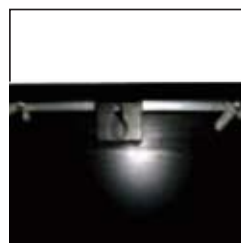

FIXED FRAME SCREEN

High quality

Fixed frame for-fixed display no pulling require.
 High quality frame panel for professional use.

Item	Model	Screen Size
REX-100-F	100" (16:9)	1360 x 2325 mm
REX-120-F	120" (16:9)	1660 x 2840 mm